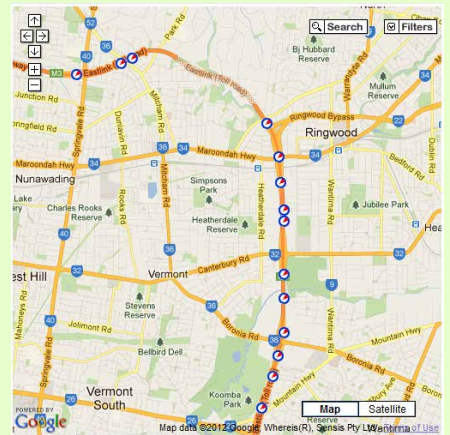

Speed Trigger - is a notification sent to administrator and/or employee if a rule is broken. Example is if management does not want company vehicles traveling over 70 mph an email and/or text message could be sent to driver to slow down and management that a speed rule was broken by that individual.