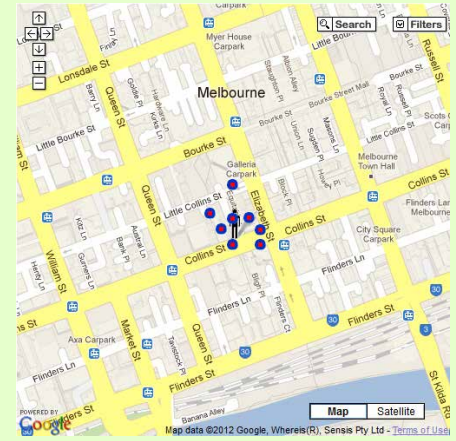

# timecard Lite

### Overview

- Timecard Lite offers both satellite and terrestrial mapping.
- Timecard Lite uses Google mapping for accuracy and stability.
- GPS Data from a wireless device is sent to satellites every 300 feet, 45 degree angle or every 60 seconds, whichever comes first when in motion.
- GPS Data is stored in the firmware of handsets (Store Forward). This means, if there is a loss of satellite communication or poor network connection, no data will be lost. GPS Data will be stored on handset and forwarded when connection re-establishes between handset and satellites or land towers.
- GPS Data is stored in Econz Wireless data base for a period of 6 months in a secured code 3 location. Information can be accessed 24 hours a day, 7 days a week, through Econz Wireless's web portal.

Mileage is captured is on a device and generated on a report in Econz Wireless's web portal and can be downloaded using a CSV file.

Smart Fence - A GPS perimeter can be put around certain geographical locations. This perimeter can notify management of device enter and exiting a specific location. This Smart Fence can be as small as a building or large as a state or region.